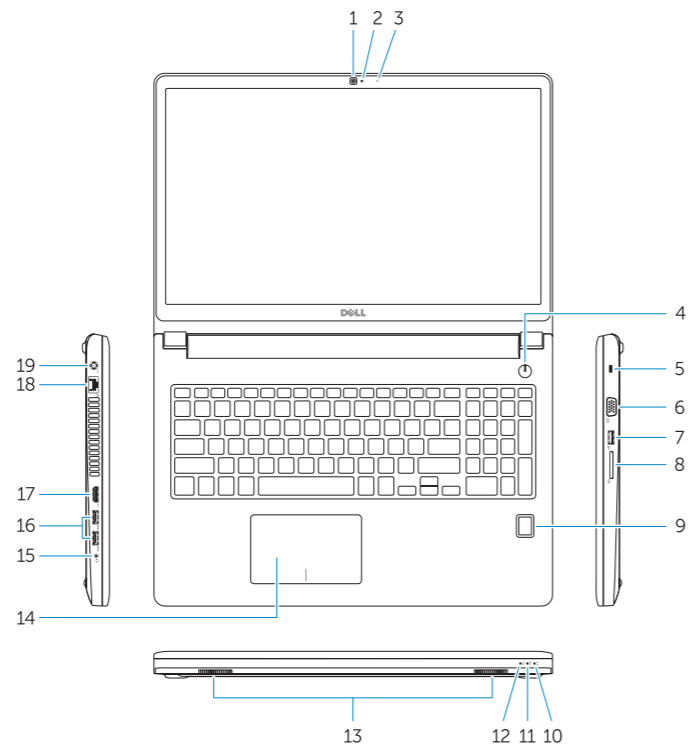

Latitude 15-3570

Features

Fitur | Funciones | Tính năng | الميزات

1. Camera
2. Camera-status light
3. Microphone
4. Power button (No LED indicator)
5. Security-cable slot
6. VGA connector
7. USB 2.0 connector
8. Memory card reader
9. Fingerprint reader (optional)
10. Battery-status light
11. Hard-drive activity light
12. Power-status light
13. Speakers
14. Touchpad